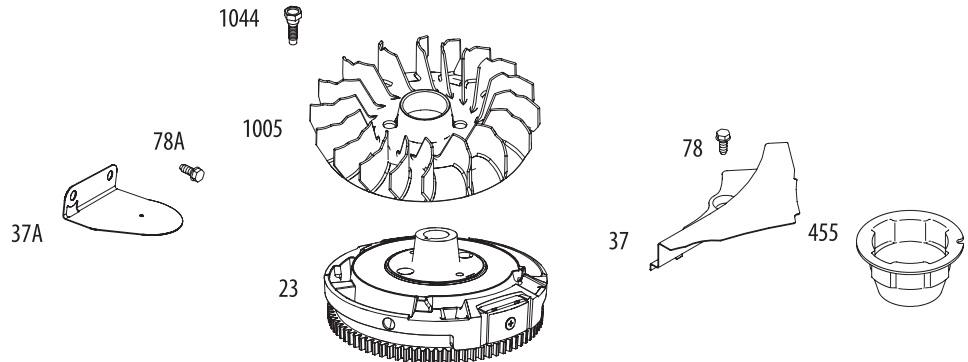

Briggs & Stratton Engine Model 215802